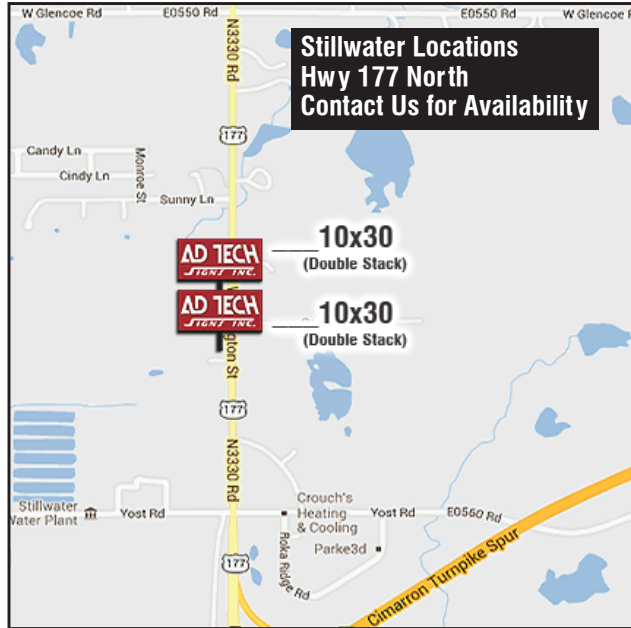

**Contact Us for Availability**  
**405.236.0551**  
 or [adtechsigns@yahoo.com](mailto:adtechsigns@yahoo.com)

Hwy 177 North - West side; North sign; South face, Top & Bottom faces  
 Hwy 177 North - West side; North Sign; North face, Top & Bottom faces  
 Hwy 177 North - West side; South sign; South face, Top & Bottom faces  
 Hwy 177 North - West side; South sign; North face, Top & Bottom faces

S. Perkins Rd & 44th - East side; South face, Top face  
 S. Perkins Rd & 44th - East side; South face, Bottom face  
 S. Perkins Rd & 44th - East side; North face, Top face  
 S. Perkins Rd & 44th - East side; North face, Bottom face

Hwy 51 & Western - South side, East sign, West face, Top & Bottom faces  
 Hwy 51 & Western - South side, East sign, East face, Top & Bottom faces  
 Hwy 51 & Western - South side, West sign, West face, Top & Bottom faces  
 Hwy 51 & Western - South side, West sign, East face, Top & Bottom faces